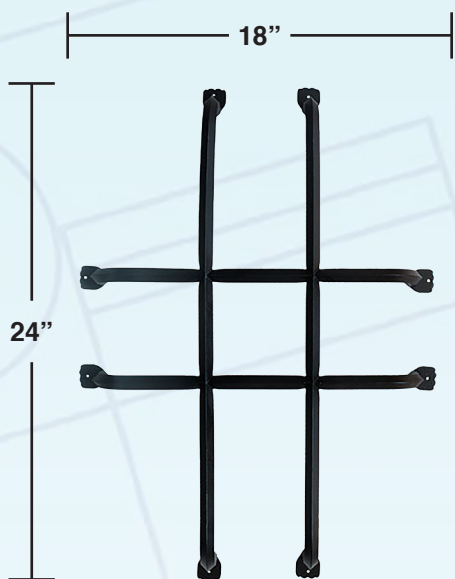

Door Decor

DECORATIVE HARDWARE

New Products

◆ Oversized Grill ◆

WG-E
\$158.00 LIST

◆ Grip ◆

GP-6
\$100.00 LIST

◆ Clavos ◆

R-3
\$4.50 LIST

R-1.5MM
\$3.50 LIST

(No Nail)

◆ Hinge Straps ◆

GSA-30
\$74.00 LIST

GSA-36
\$84.00 LIST

Standard finish is Flat Black. Rust and Aged Bronze are also available for an additional 10% up-charge.