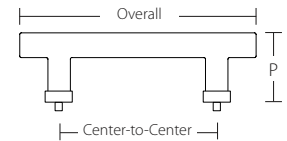

Oil Rubbed Bronze (US10B)

Polished Chrome (US26)

Polished Nickel (US14)

Unlacquered Brass (US3NL)*

*Unlacquered Brass (US3NL) finish available for a \$20 List Price upcharge per item.

| CRYSTAL T-KNOB | Product Code | Dimension(D) | Projection(P) | List Price |
|---|--------------|--------------|---------------|------------|
|  | 86723 | 2 1/8" | 1 3/4" | \$25.00 |

| CRYSTAL BAR PULL | Product Code | C-to-C | Overall | Projection(P) | List Price |
|---|--------------|--------|---------|---------------|------------|
|  | 86724 | 4" | 6" | 1 3/4" | \$65.00 |

| CRYSTAL PULL | Product Code | C-to-C | Overall | Projection(P) | List Price |
|---|--------------|--------|---------|---------------|------------|
|  | 86725 | 4" | 4 3/4" | 1 7/8" | \$65.00 |