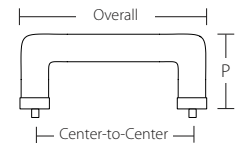

Oil Rubbed Bronze (US10B)

Polished Chrome (US26)

Polished Nickel (US14)

Unlacquered Brass (US3NL)*

*Unlacquered Brass (US3NL) finish available for a \$20 List Price upcharge per item.

| CRYSTAL T-KNOB | Product Code | Dimension(D) | Projection(P) | List Price |
|---|--------------|--------------|---------------|------------|
|  | 86723 | 2 1/8" | 1 3/4" | \$25.00 |

| CRYSTAL BAR PULL | Product Code | C-to-C | Overall | Projection(P) | List Price |
|---|--------------|--------|---------|---------------|------------|
|  | 86724 | 4" | 6" | 1 3/4" | \$65.00 |

| CRYSTAL PULL | Product Code | C-to-C | Overall | Projection(P) | List Price |
|---|--------------|--------|---------|---------------|------------|
|  | 86725 | 4" | 4 3/4" | 1 7/8" | \$65.00 |